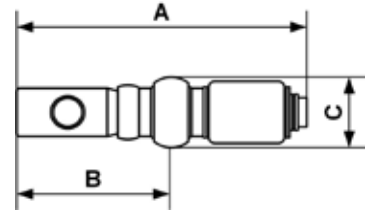

## STANDARD QUICK COUPLINGS - IRC 08

Hose tail swivel coupler

Profile : ISO 6150B

<b>Min / Max operating pressure</b> 0 / 12 bar	<b>Flow rate at 6 bar</b> 1950 l/min	<b>ID passage</b> 8 mm	<b>Min. / Max temperature</b> -15 / 70 °C
---	---	---------------------------	--

Part number	For hose ID	Dim. A (mm)	Dim. B (mm)	Dim. C (mm)
IRC 081806FA	6 mm	185	68	36
IRC 081808FA	8 mm	185.2	68.5	40
IRC 081810FA	10 mm	185.2	68.5	40
IRC 081813FA	13 mm	185.2	68.5	40